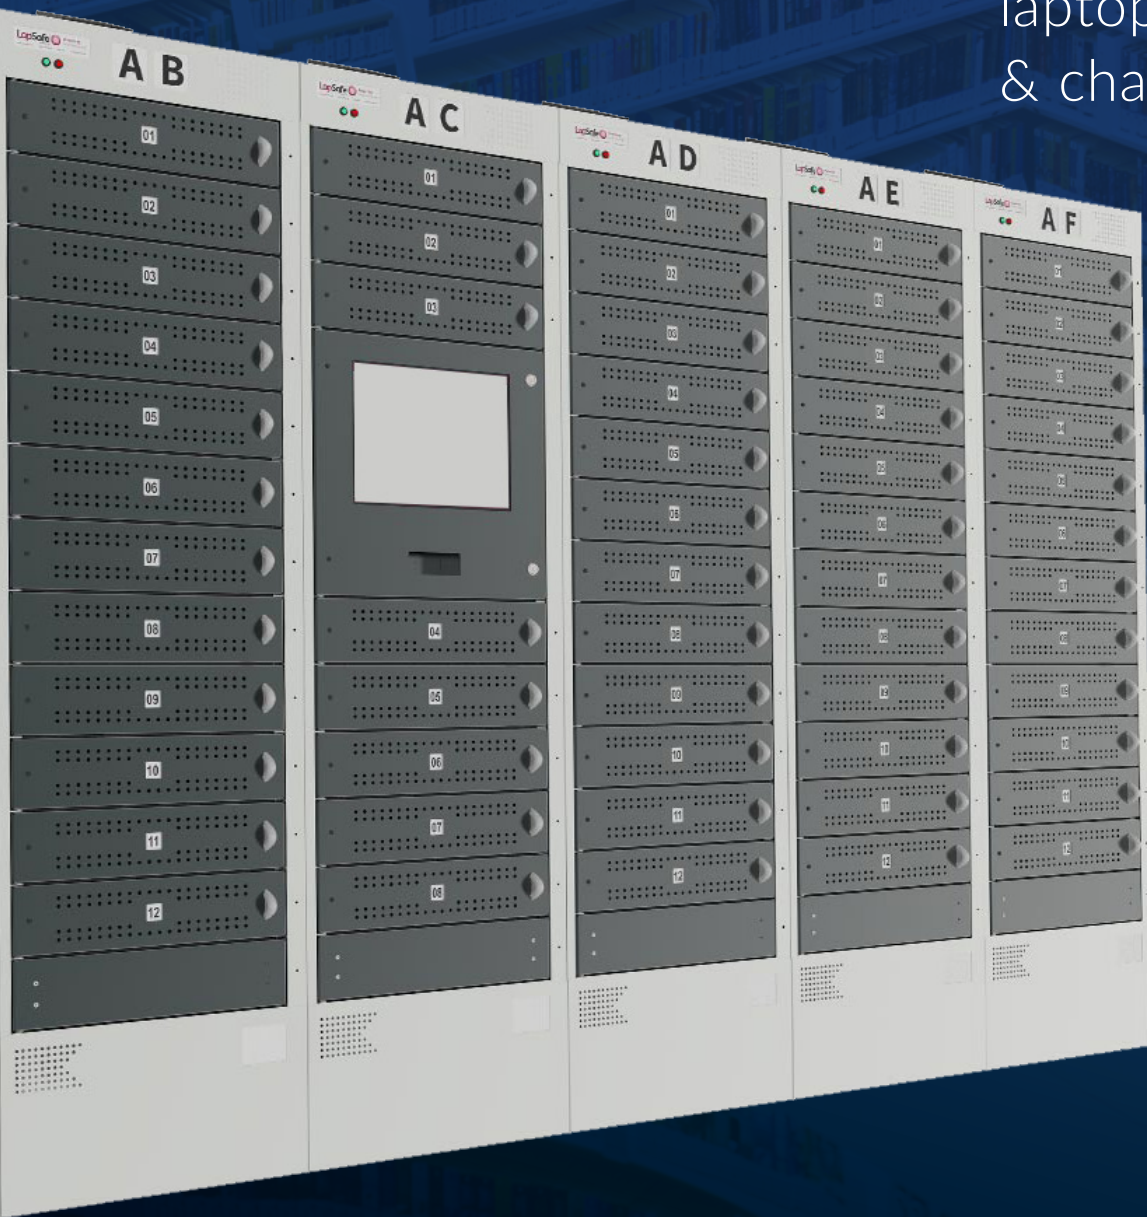

computeIT LITE

Budget-friendly
laptop self-service,
& charging

YOUR LIBRARY, YOUR CHOICE

Our entry-level multi-bay modular locker system, computeIT LITE delivers secure automated device lending from as little as half the required floor space of the parent computeIT range.

The computeIT range is designed to safely store, charge and issue laptops, tablets and other portable devices. Individual user bays are the optimum size to store most makes and models of laptop, netbook, PC tablet or iPads and offer a safe charging environment for access by users of all ages.

Available from 8 bays, up to a maximum of 92 per terminal, the computeIT modular locker system can be tailored to suit end-user requirements. With its steel chassis and doors, computeIT is an extremely secure centralised location to entrust with valued mobile ICT equipment, providing effective crime prevention as well as ICT management.

SPECIFICATIONS

Locker tower:

H 1950mm x W 512mm x D 475mm

Weight: 105kg

Tablet tower:

H 1950mm x W 335mm x D 475mm

Specifications subject to change without notice • © Copyright D-Tech International 2021

D-Tech International Ltd • Building 136 • Bentwaters Parks,
Rendlesham • Woodbridge • Suffolk • IP12 2TW